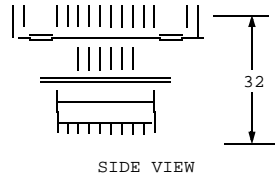

ET-1032 Clip-Over Adapter for ET100-QF06

SIDE VIEW

TOP VIEW (all dimensions in mm)